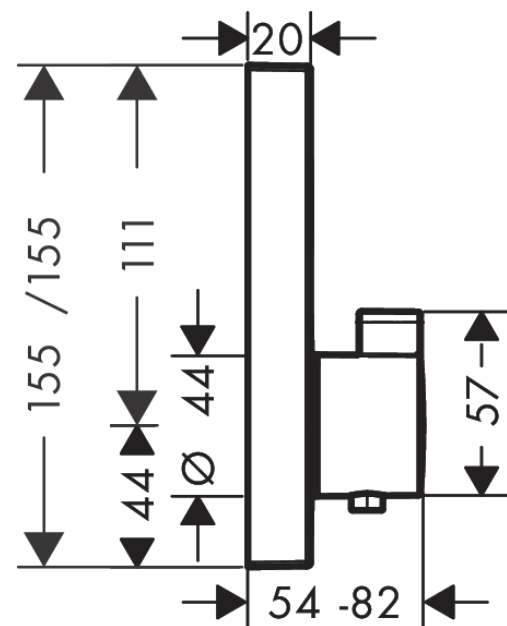

##### product features

- 2 functions
- simultaneous use of several outlets
- Select push-button on/off control for 2 outlets
- thermostat cartridge, Start/stop valve to operate the functions
- maximum flow rate at 3 bar: 29,7 l/min
- flow rate upper outlet: 25 l/min
- flow rate lower outlet: 23 l/min
- flow rate by simultaneous use of all outlets: 29,7 l/min
- min. operating pressure: 1 bar
- max. operating pressure: 10 bar
- Safety stop at 40 °C
- temperature limitation adjustable
- connection type: basic set
- thermostat is delivered with buttons hand shower and Rain large

#### Scale drawing

**ShowerSelect**

**Thermostat for concealed installation for 2 functions**

Finish: **Polished Gold Optic** Article Number: **15763990**

**Flowchart**

**ShowerSelect**

**Thermostat for concealed installation for 2 functions**