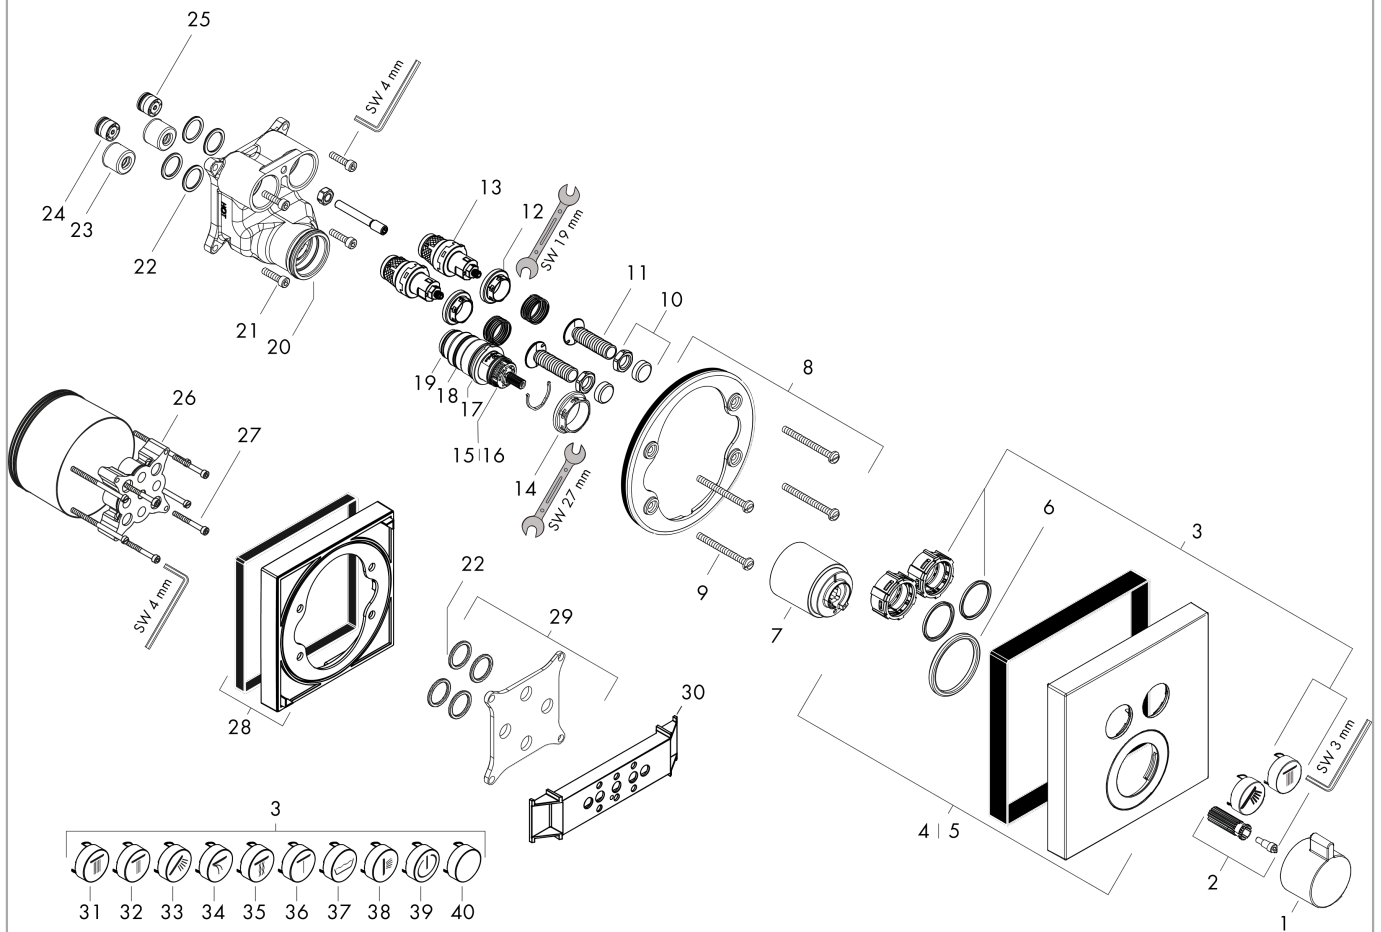

#### Product image

#### Scale drawing

**ShowerSelect**

**Thermostat for concealed installation for 2 functions**

Finish: **Polished Gold Optic** Article Number: **15763990**

**Flowchart**

**ShowerSelect**

**Thermostat for concealed installation for 2 functions**

Finish: **Polished Gold Optic** Article Number: **15763990**

**Exploded Drawing**

Year of production: >07/19