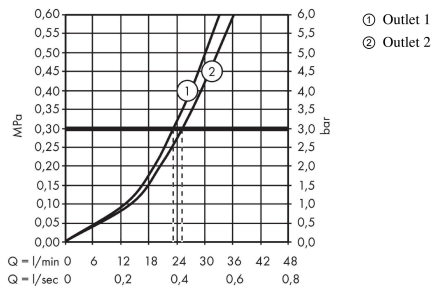

#### Scale drawing

**ShowerSelect**

**Thermostat for concealed installation for 2 functions**

Finish: **Polished Gold Optic** Article Number: **15763990**

**Flowchart**

**ShowerSelect**

**Thermostat for concealed installation for 2 functions**